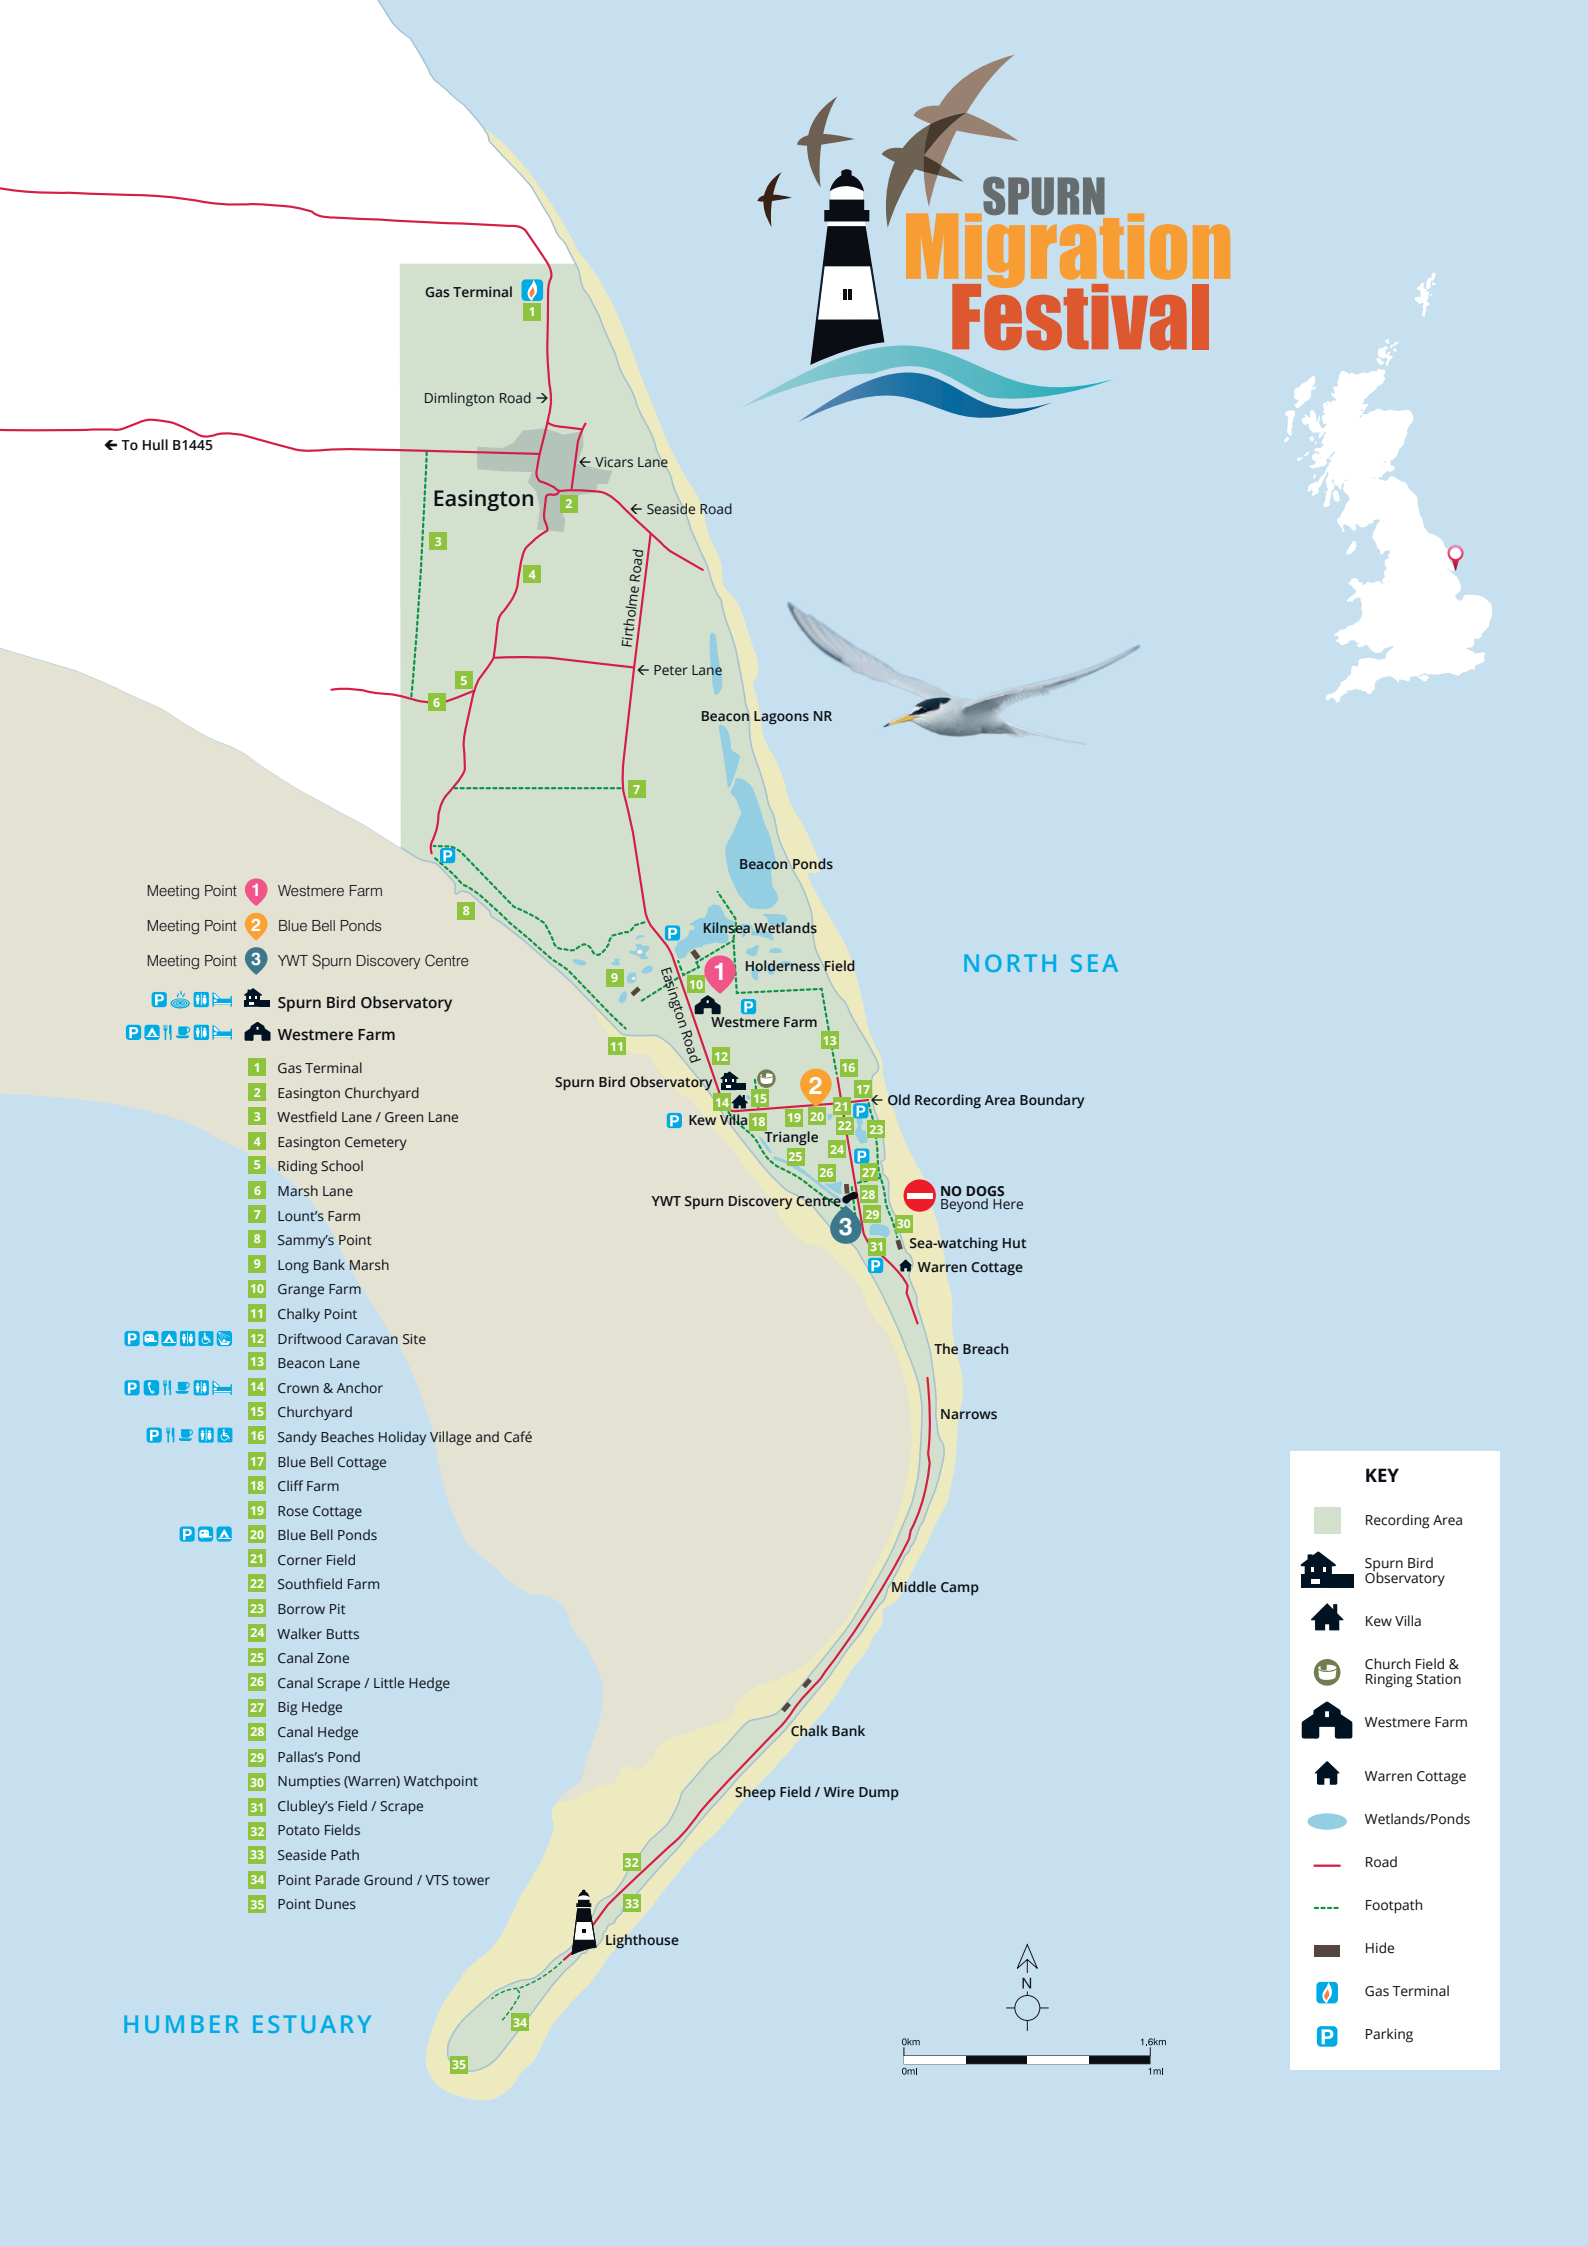

SPURN Migration Festival

- Meeting Point 1 Westmere Farm
- Meeting Point 2 Blue Bell Ponds
- Meeting Point 3 YWT Spurn Discovery Centre

- Spurn Bird Observatory
- Westmere Farm

- 1 Gas Terminal
- 2 Easington Churchyard
- 3 Westfield Lane / Green Lane
- 4 Easington Cemetery
- 5 Riding School
- 6 Marsh Lane
- 7 Lount's Farm
- 8 Sammy's Point
- 9 Long Bank Marsh
- 10 Grange Farm
- 11 Chalky Point
- 12 Driftwood Caravan Site
- 13 Beacon Lane
- 14 Crown & Anchor Churchyard
- 16 Sandy Beaches Holiday Village and Café
- 17 Blue Bell Cottage
- 18 Cliff Farm
- 19 Rose Cottage
- 20 Blue Bell Ponds
- 21 Corner Field
- 22 Southfield Farm
- 23 Borrow Pit
- 24 Walker Butts
- 25 Canal Zone
- 26 Canal Scrape / Little Hedge
- 27 Big Hedge
- 28 Canal Hedge
- 29 Pallas's Pond
- 30 Numpties (Warren) Watchpoint
- 31 Clubley's Field / Scrape
- 32 Potato Fields
- 33 Seaside Path
- 34 Point Parade Ground / VTS tower
- 35 Point Dunes

KEY

- Recording Area
- Spurn Bird Observatory
- Kew Villa
- Church Field & Ringing Station
- Westmere Farm
- Warren Cottage
- Wetlands/Ponds
- Road
- Footpath
- Hide
- Gas Terminal
- Parking

HUMBER ESTUARY